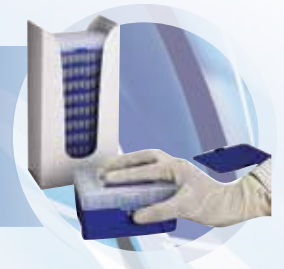

In the **EXPell Reload System** the tips from the upper insert plate are partially placed into the tips of the lower plate, resulting in a slim tower, taking much less space than a single box with 10 racked tips.

The system is compatible with all **CAPP** racks of corresponding tip volumes.

Spare, empty racks are available as accessories.

Open the refill by sliding it towards the top.

1

2

Prepare an empty rack. Remove its original grid.

Pick up the first grid of refill tips and insert into the rack. The racks can be reused.

3

4

Once the tips are properly installed in the rack, you may close the hinged lid.

Ordering Information

Cat. No.	Description
5030035C	Expell 10µL, reload tips, 10x10x96 pcs.
5030034C	Empty rack for 10µL, reload tips, 50 pcs.
5030055C	Expell 10/20µL XL, extra narrow, 10x10x96 pcs.
5030054C	Empty Rack ro 10/20µL XL, extra narrow, reload tips, 50 pcs.
5030095C	Expell 200µL, reload tips, 10x10x96 pcs.
5130111C	Expell 300µL, reload tips, 10x8x96 pcs
5030094C	Empty rack for 200µL/300µl, reload tips, 50 pcs.
5130155C	Expell 1000µL (1250µL), reload tips, 10x5x96 pcs.
5130125C	Empty rack for 1000µL (1250µL), reload tips, 32 pcs.